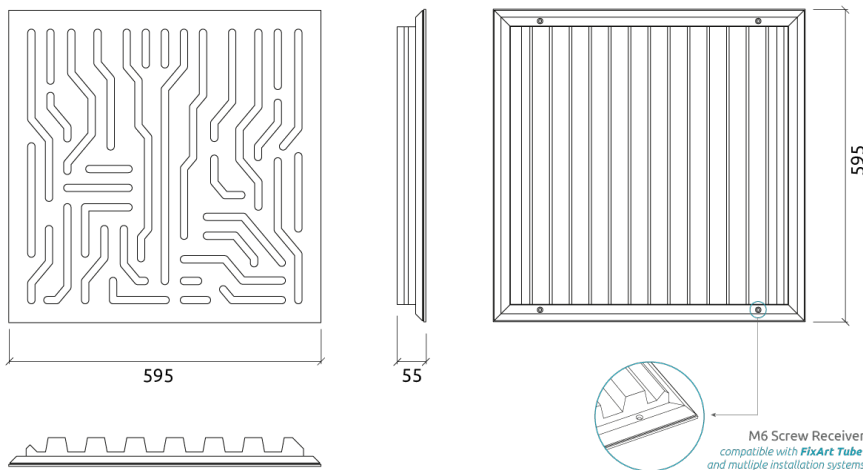

Four M6 Screw Thread receiver included on each panel.

Technical Information

Dimensions:

FG - LW | 595x595x55mm | 1.98 Kg
FG - NW | 595x595x55mm | 1.78 Kg

Azteka acoustic panels were designed to reduce standing waves and preventing them from filtering, drastically improving speech clarity. Azteka's performance begins at 315 Hz and offers effective and even absorption up to 3150 Hz. Azteka is an impressive combination of unique Artnovion acoustic design with high-performance acoustical cores. Azteka panels can be effortlessly installed on walls or ceilings.