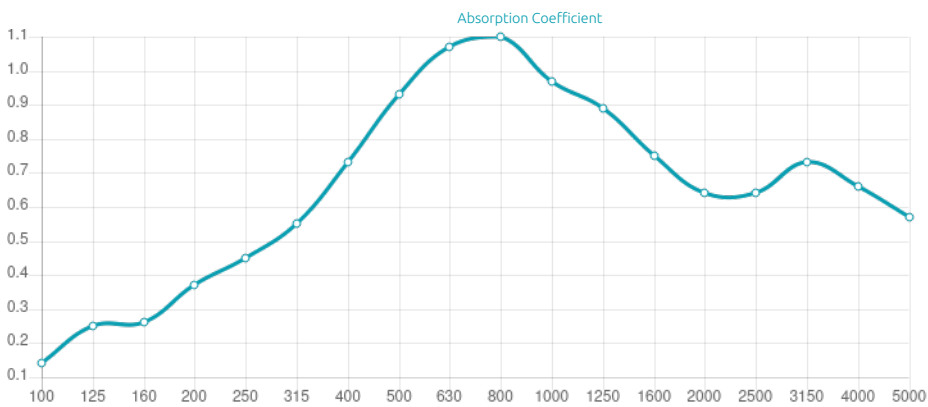

Performance

Features

Type:
Acoustic Absorber
Absorption range: 315 Hz to 3150 Hz

Acoustic Class: C | (α_w) = 0,75

Available fire rate:
FG | Furniture Grade

Materials:
- Natural wood | Lacquered HMDF
- Marine grade plywood structural frame
- Calibrated cell acoustic foam

Four M6 Screw Thread receiver included on each panel.

Technical Information

Dimensions:

FG - LW | 595x595x55mm | 1.98 Kg
FG - NW | 595x595x55mm | 1.78 Kg

Azteka acoustic panels were designed to reduce standing waves and preventing them from filtering, drastically improving speech clarity. Azteka's performance begins at 315 Hz and offers effective and even absorption up to 3150 Hz. Azteka is an impressive combination of unique Artnovion acoustic design with high-performance acoustical cores. Azteka panels can be effortlessly installed on walls or ceilings.